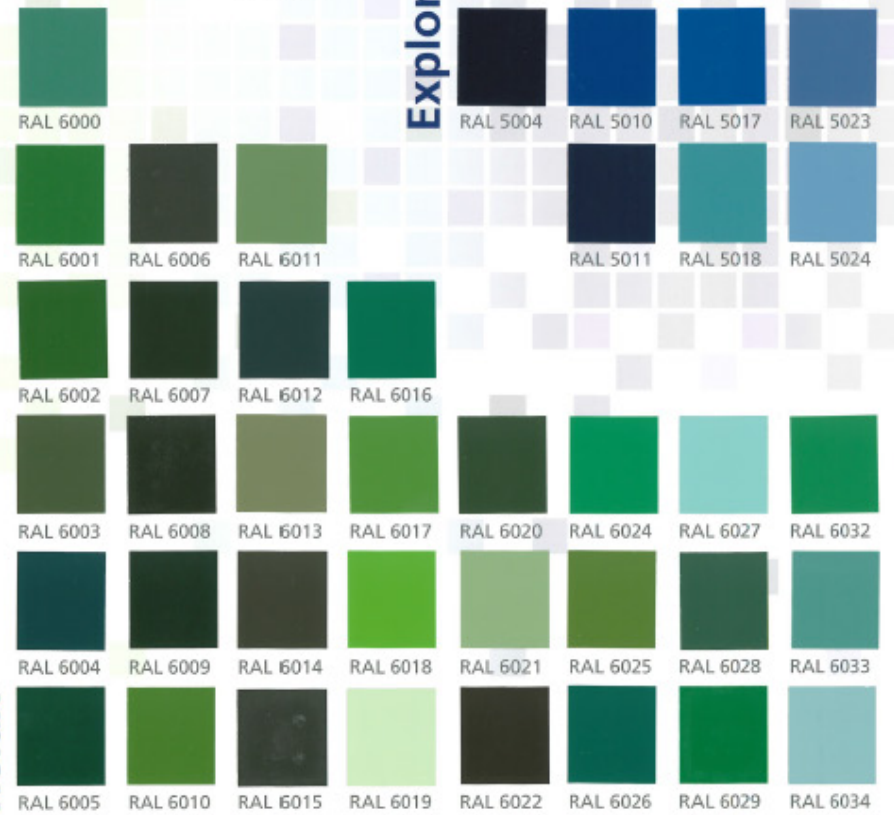

Awake

Energize

Love

Unwind

Relax

Explore