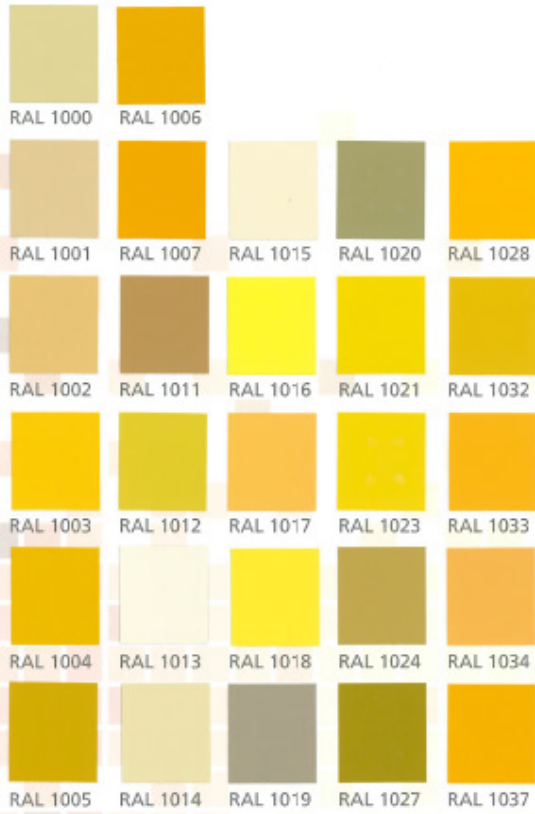

Awake

Energize

Love

Unwind

Relax

Explore